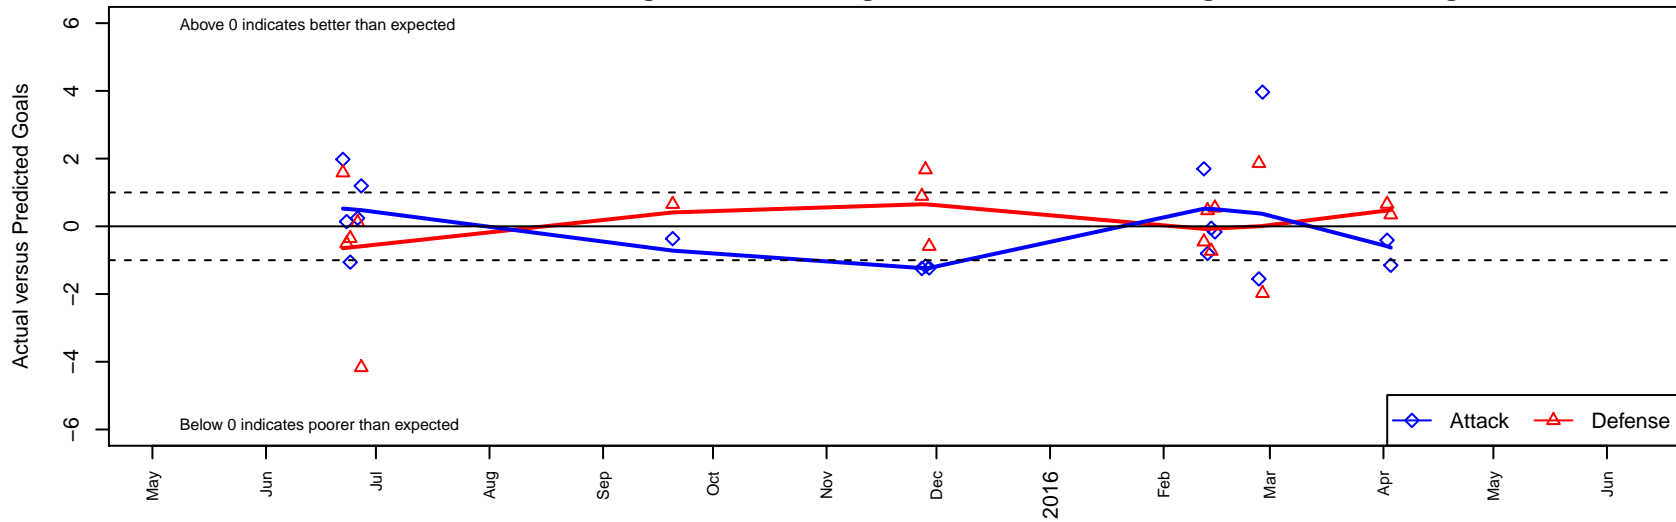

# Scottsdale 98 Blackhawks B97

, AZ  
 B97 total strength=1945  
 attack=66.49 defense=42.17  
 notes= Burke 2013-5

alt names used:

Scottsdale Soccer 98 Burke (AZ) (SC)  
 SCOTTSDALE SOCCER 98B BLACKHAWKS I  
 SCOTTSDALE SOCCER 98B BLACKHAWKS I

Venues played:

2015 Far West Regionals U17  
 2015 FWRL Desert Premier U18  
 2015 PDT Phoenix Showcase - White U19

**Scottsdale 98 Blackhawks B97**  
 Dots are actual minus expected GF (blue circles) and GA (red triangles).  
 Blue line is smoothed change in attack strength. Red is smoothed change in defense strength.

**attack and defense variance (black dot)  
relative to other teams  
and top 10 in region**

**attack and defense rating  
relative to others at age  
and all opponents in last 13 months**

**attack and defense rating  
relative to others at age  
and all opponents in last 13 months**

**Performance relative to 13 month average**

**Performance relative to 13 month average**

Distribution of opponents  
 Red = Lose zone, Blue = Win zone, Green = Even  
 Black line separates win/lose zones